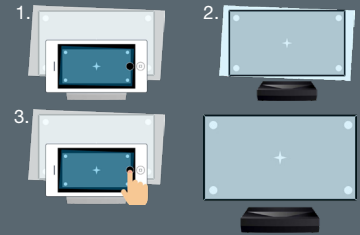

NU FORCE PREMIUM SOUNDBAR

- Dolby Digital 2.0
- 2x full range aluminum drivers
- 2x woofers
- Ported and isolated chambers
- 40 watts of total power

Ultra Short Throw

Easy place and play setup.

SmartFIT

Auto geometry correction system ensures hassle-free setup that produces incredible projections using a smartphone.

LaserGuard

Built-in sensors detect objects in the light path to automatically dim the light source.

SMART FEATURES

Operating System	Android 8.0 with customizable launcher
USB Media Player Compatibility	Videos: 480p, 720p, 1080p, 1440p, 4K UHD, 4K UHD HDR File formats: MKV, MP4, M4V, AVI, H.264, HEVC, MOV, TS Audio: MP3, AAC, WAV, FLAC 16/24-bit Images: JPEG, BMP, GIF
Video streaming	Available Optoma Marketplace with access to YouTube 4K Netflix (480p), CNBC, TED TV, NBA TV, CNBC, BBC & more
PC-free Image Viewer and Document Viewer	Supports viewing of office documents (Word, Excel & PowerPoint), PDFs and images via USB storage devices Autoplay PDF / PowerPoint: 3, 5, 10, 15 & 20 second intervals
Smart Home Features	Amazon Alexa, Google Assistant & IFTTT integration
SmartFIT	iOS (App Store) & Android (Play Store & Amazon Appstore)