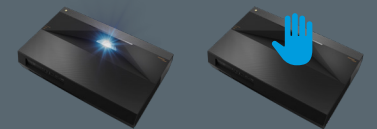

LaserGuard

Built-in sensors detect objects in the light path to automatically dim the light source.