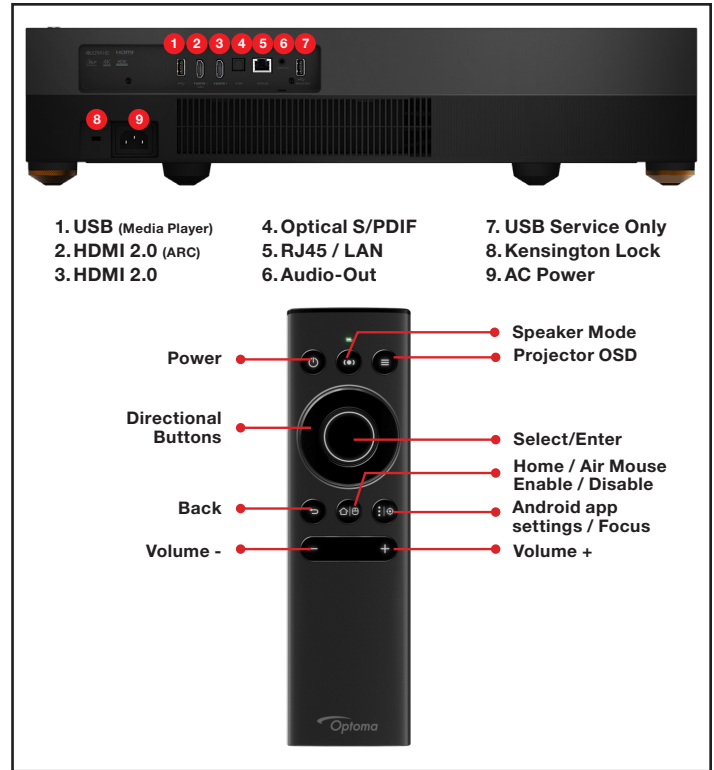

COMPATIBILITY SPECIFICATIONS

Computer Compatibility	4K UHD 2160p, 4K DC, WUXGA, HDTV 1080p, UXGA, SXGA, WXGA+, WXGA (1280 x 800), WXGA, HDTV (720p), XGA, SVGA, VGA, PC and Mac compatible
Video Compatibility	4K UHD 2160p (24/50/60Hz), 1080p (24/50/60Hz), 1080i (50/60Hz), 720p (50/60Hz), 480i/p, 576i/p
HDR Source Compatibility	Ultra HD Blu-Ray player, 4K UHD streaming media device (Roku 4K Ultra), Xbox One S / One X (Ultra HD Blu-ray, 4K media streaming & HDR gaming) and PS4 Pro (4K UHD media streaming and 4K UHD HDR gaming only)
3D Compatibility†	Supports all HDMI 1.4a mandatory 3D formats (Frame pack, side-by-side, top-bottom) and up converts frame rate from 60Hz to 120Hz or 24Hz to 144Hz (i.e. 60 or 72 frames per eye). 3D glasses are needed and are sold separately. Refer to user manual for details.
Scan Rate	Vertical: 50– 85 Hz (120Hz for 1080p 3D feature projector)
I/O Connection Ports	1x HDMI 2.0 (HDCP 2.2), 1x HDMI 2.0 (HDCP 2.2, HDMI-ARC), 1x HDMI 2.0 (HDCP 2.2, side), 1x USB 2.0 (4K media player), USB 2.0 power (side), USB (service), optical S/PDIF out, audio out (3.5mm, subwoofer compatible), RJ45
Loop Through (Audio)	Optical S/PDIF & HDMI-ARC (PCM, Dolby Digital and Dolby Digital Plus bitstream / pass through)

NETWORK CONNECTIVITY

Wi-Fi	802.11ac (dual-band, 2x2)
Wi-Fi Security	WEP, TKIP, AES, WPA, WPA2
Bluetooth	Bluetooth 4.0
Firmware	OTA updates via Wi-Fi or Ethernet

PHYSICAL SPECIFICATIONS

Security	Kensington® lock port, password (OSD)
Weight	24.25 lbs.
Dimensions (W x H x D)	22.1" x 5.1" x 15"

Warranty

3-year Optoma Express service

What's in the Box

CinemaX P1, distance cards, quick start guide, Bluetooth smart home remote with Airmouse (rechargeable), HDMI cable, power cable, warranty card

Optional Accessories

Bluetooth smart home remote with airmouse (replacement), CinemaX P1 distance cards

Accessory Part Numbers

Bluetooth smart home remote with airmouse: BR-3074R
CinemaX P1 distance cards: BD-25120

UPC 796435 81 338 3

Optoma.com

*Light source life is dependent upon many factors, including brightness mode, display mode, usage, environmental conditions and more. Light source brightness can decrease over time.

†3D content can be viewed with DLP Link active shutter 3D glasses when projector is used with a compatible 3D player. Please visit us at Optoma.com for more information.

Copyright © 2019 Optoma Technology, Inc. DLP® and the DLP logo are registered trademarks of Texas Instruments™. Amazon, Alexa and all related logos are trademarks of Amazon.com, Inc. or its affiliates. Assistant is a trademark of Google, LLC. Dolby, Dolby Audio, and the double-D symbol are trademarks of Dolby Laboratories. All other trademarks are the property of their respective owners. All specifications subject to change at any time. 08262019